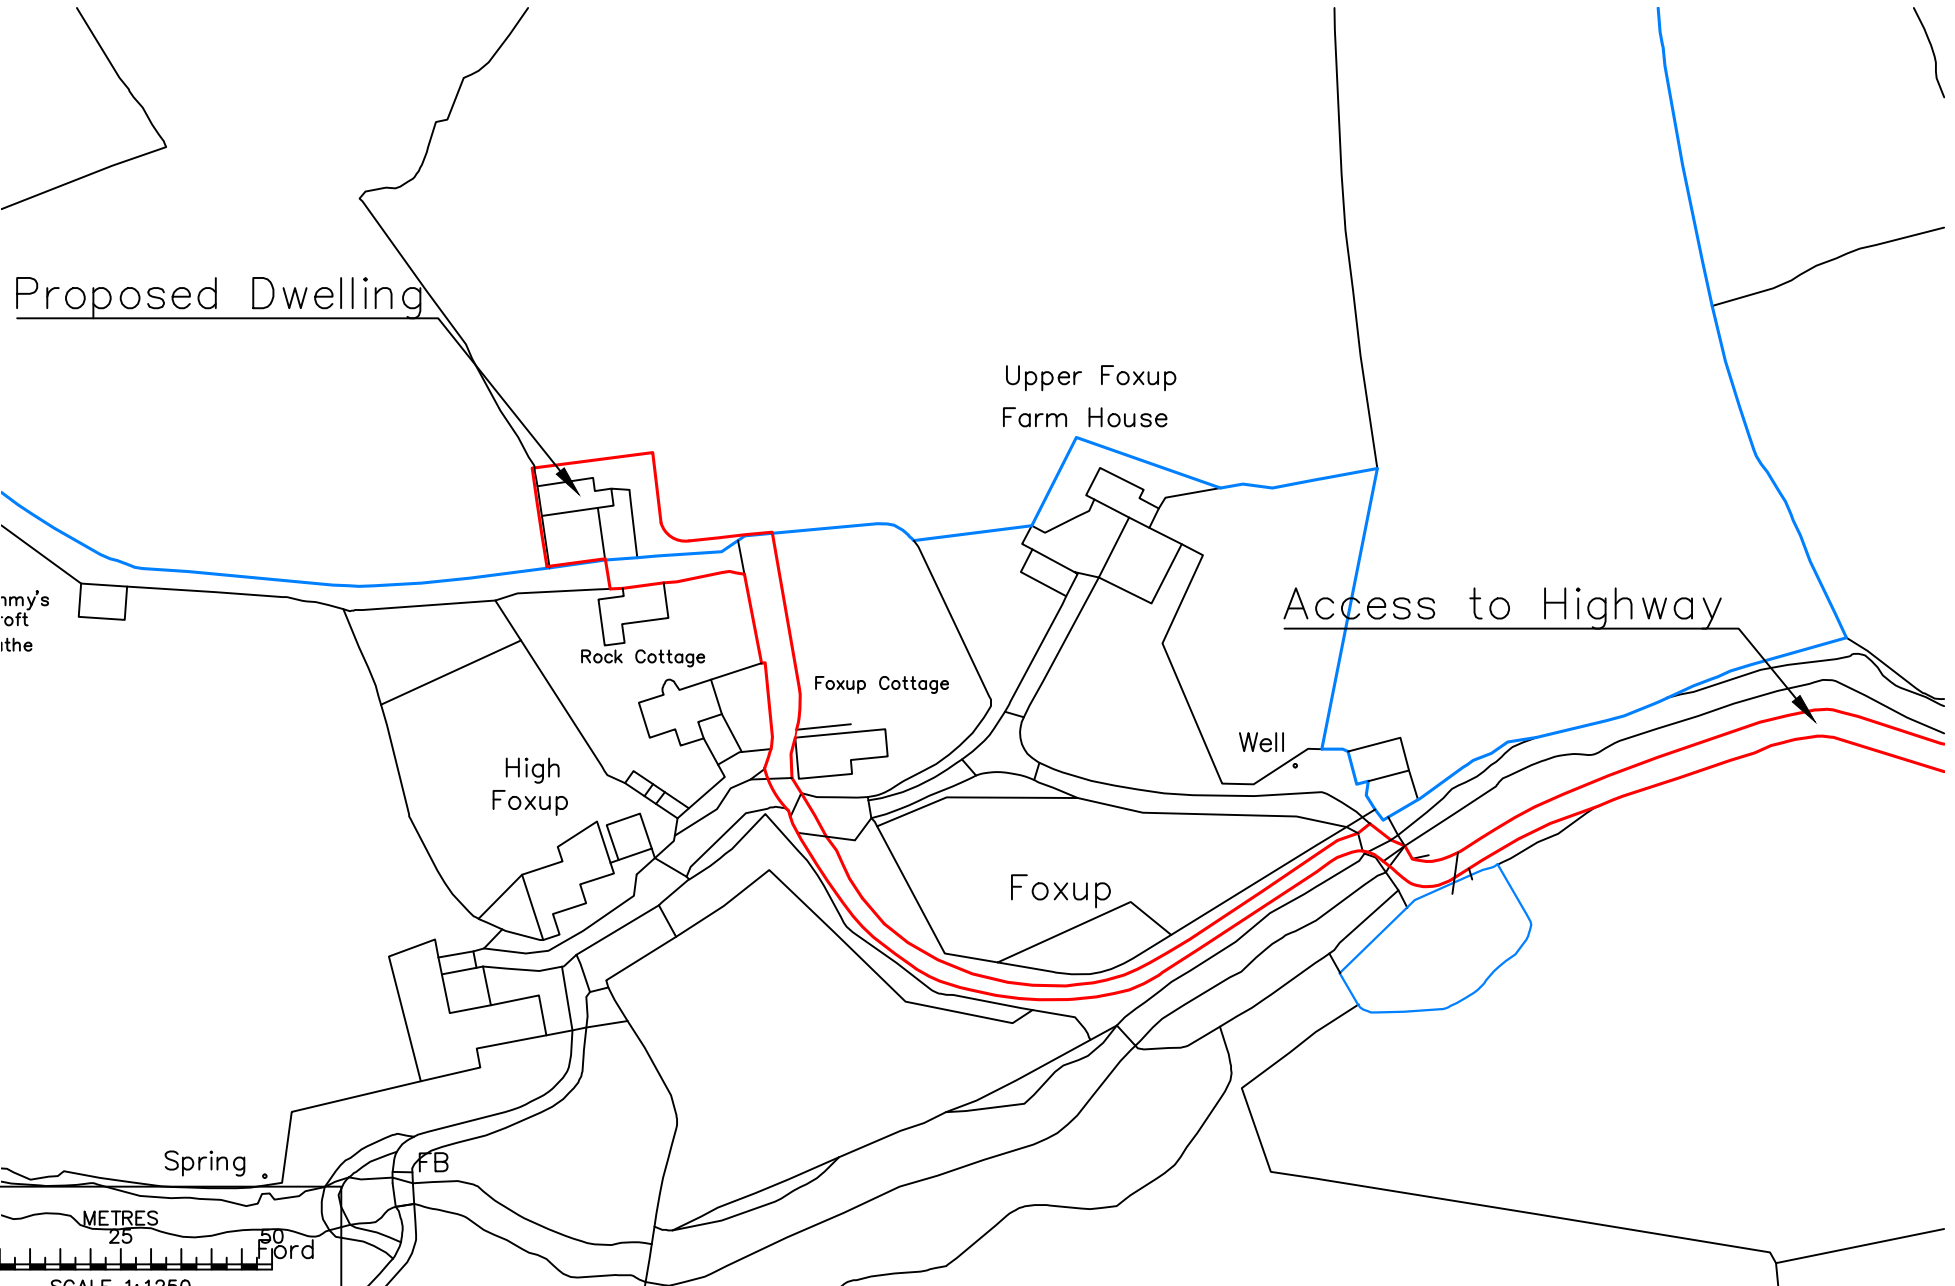

# Location Plan : Foxup, Littondale

**AMENDED**  
02/10/2017

Ordnance Survey (c) Crown Copyright 2016. All rights reserved. Licence number 100022432

Sheet Size A4