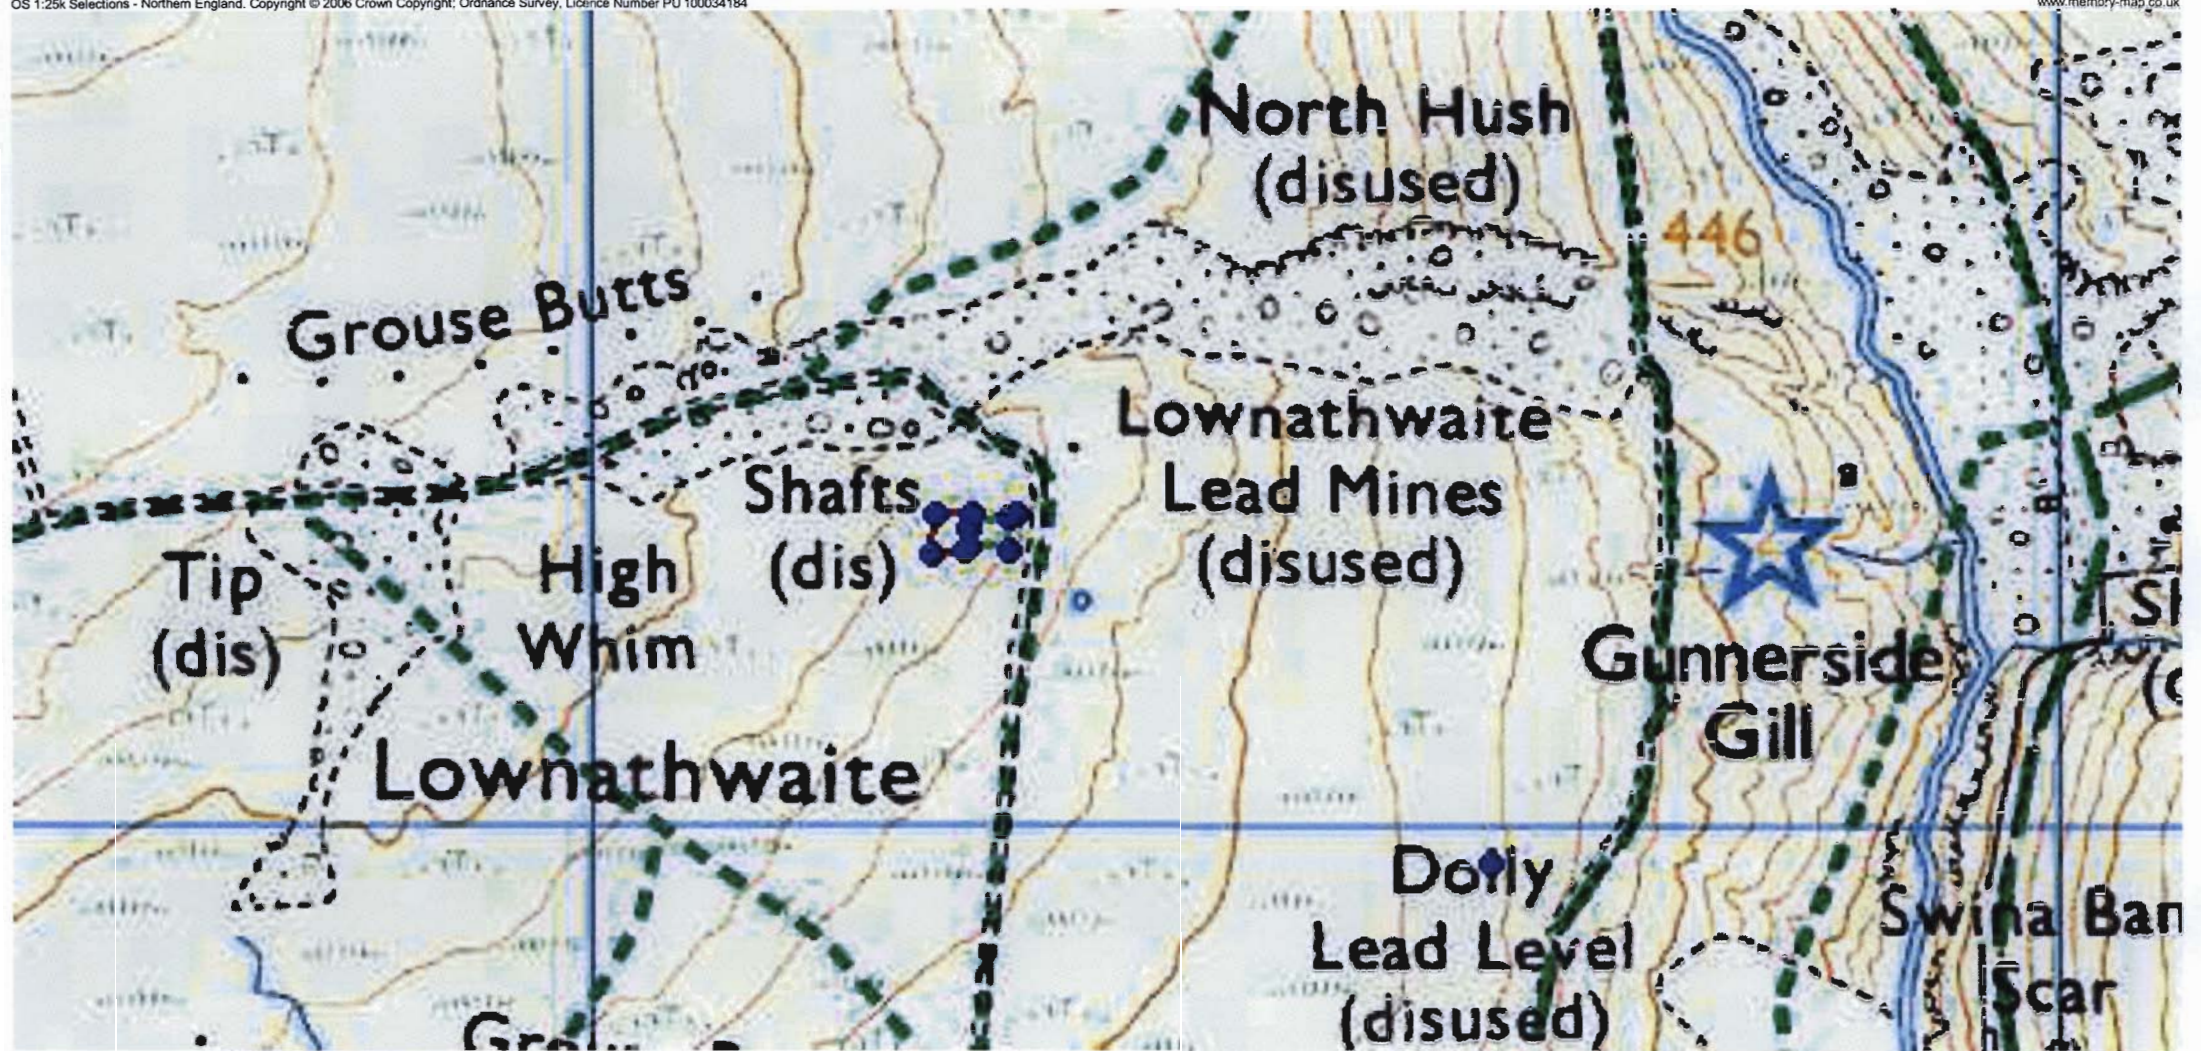

RECEIVED BY:-
Yorkshire Dales National Park Authority
19 JUN 2013