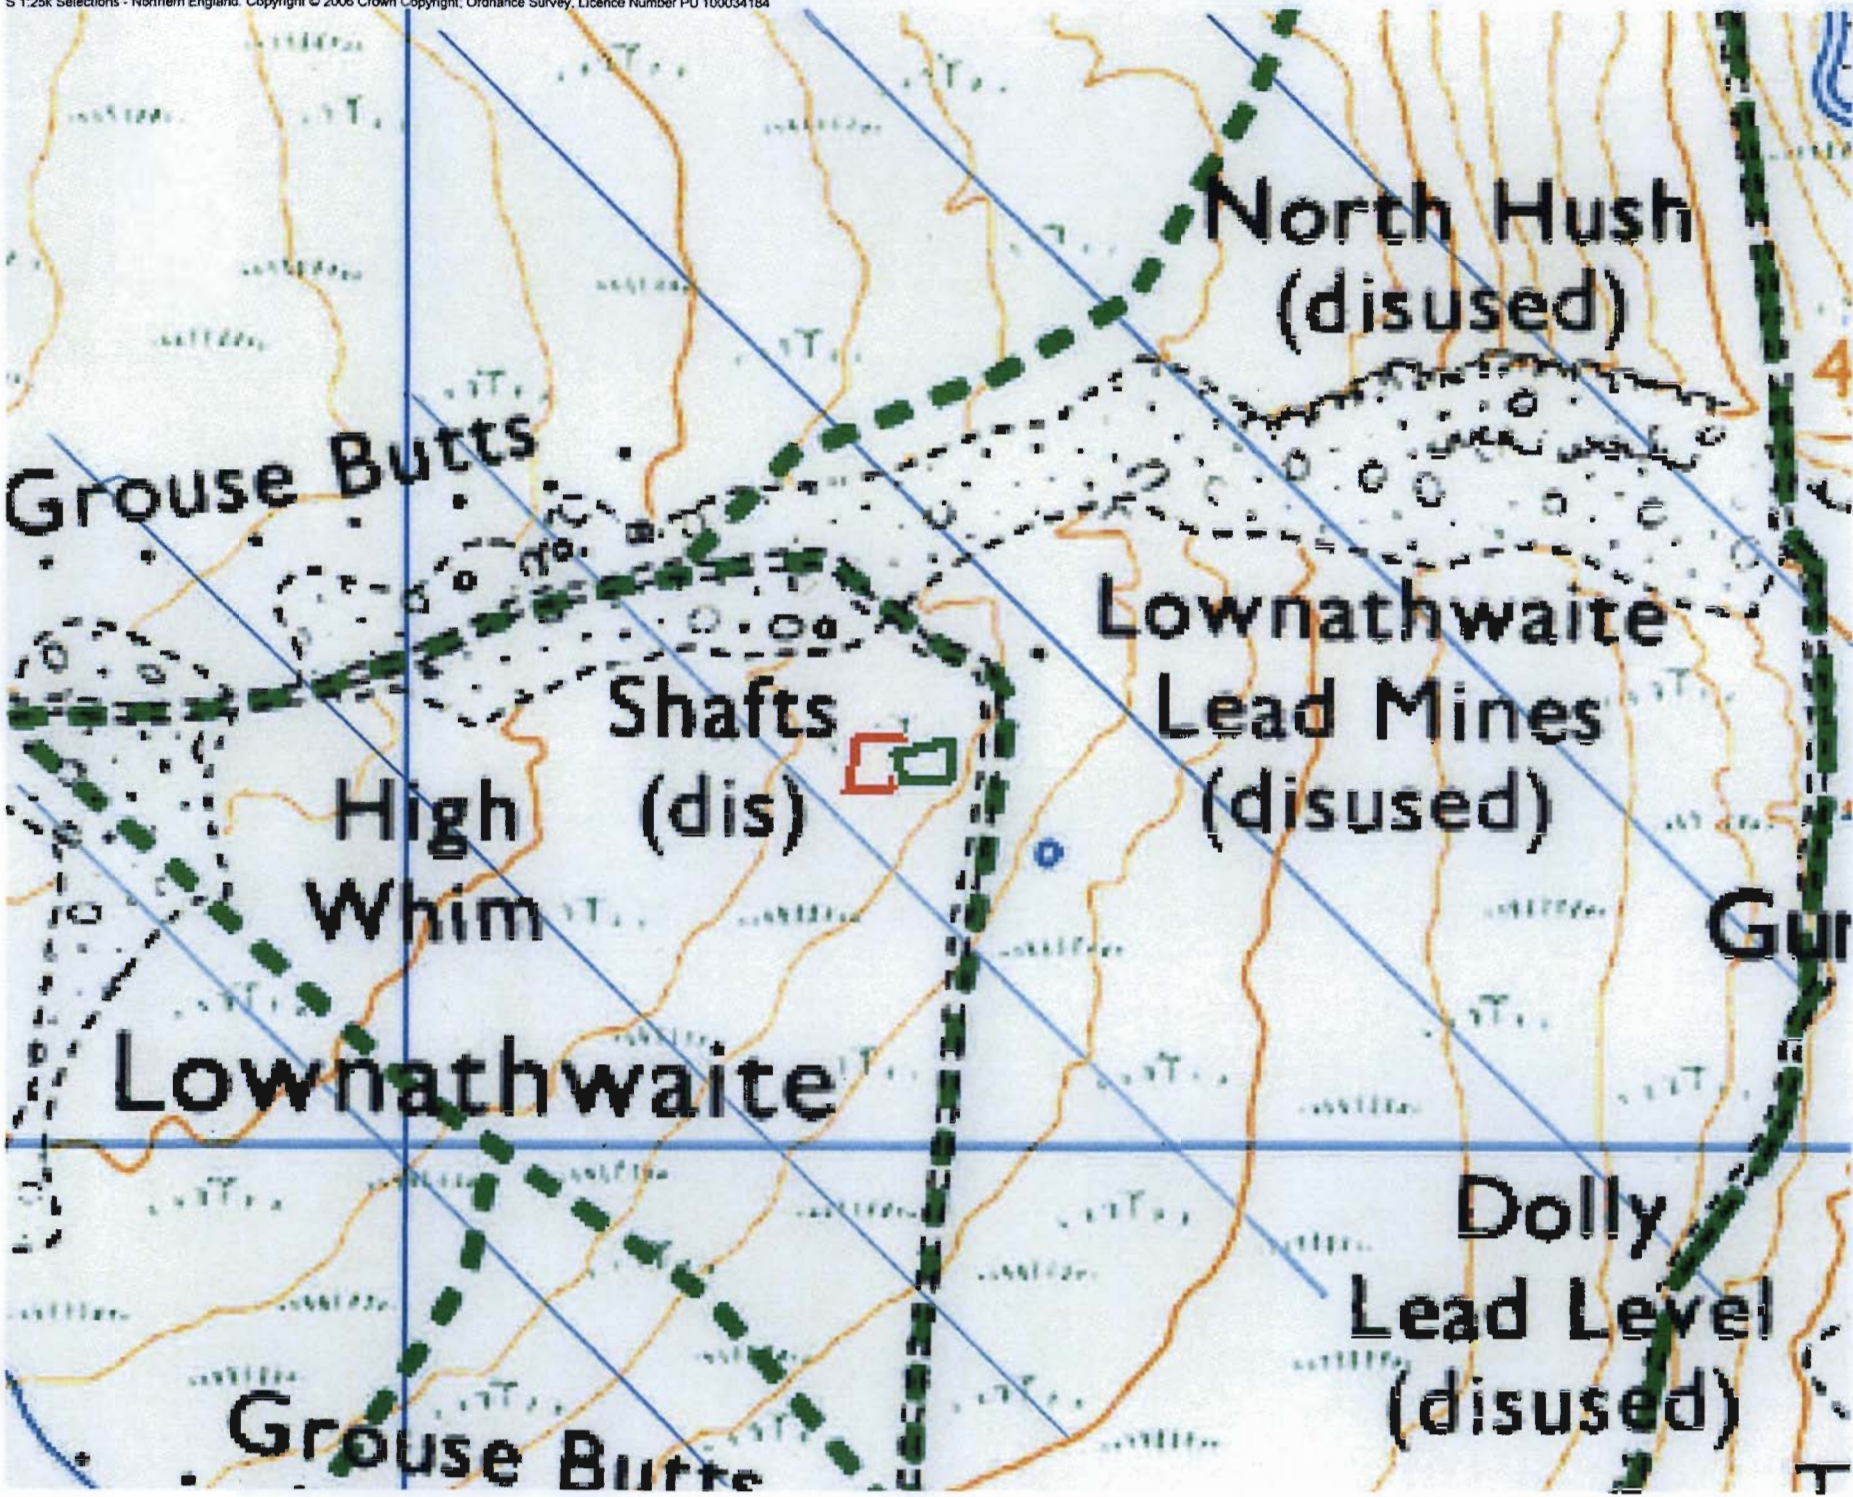

Google earth

feet 800
meters 200

RECEIVED BY:-
Yorkshire Dales National Park Authority
19 JUN 2013

RECEIVED BY:-
Yorkshire Dales National Park Authority
19 JUN 2013

High Whim
borrow pit.
Location plan.
Scale 1:3846
N
↑